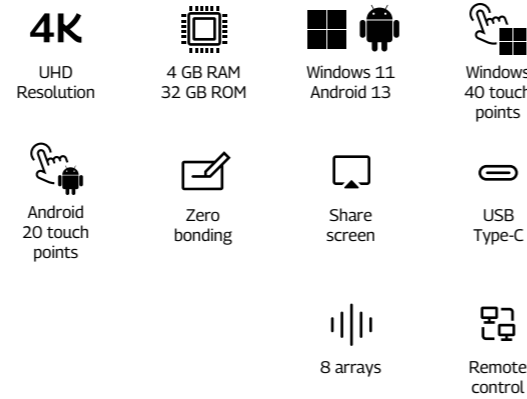

Touch

Technology	Capacitive
Touch points	40 points (Windows OS) / 20 points (Android OS)
Positioning Accuracy	1 mm
Drive Mode	Yes
Writing method	Fingers, touch pens or other non-transparent objects not less than 5mm in diameter
Palm erase	Yes
Communication Port	USB 2.0
Reaction time	< 6 ms
Touch resolution	32768 x 32768
Times of touches	Unlimited
Transfer speed	12 Mb/s