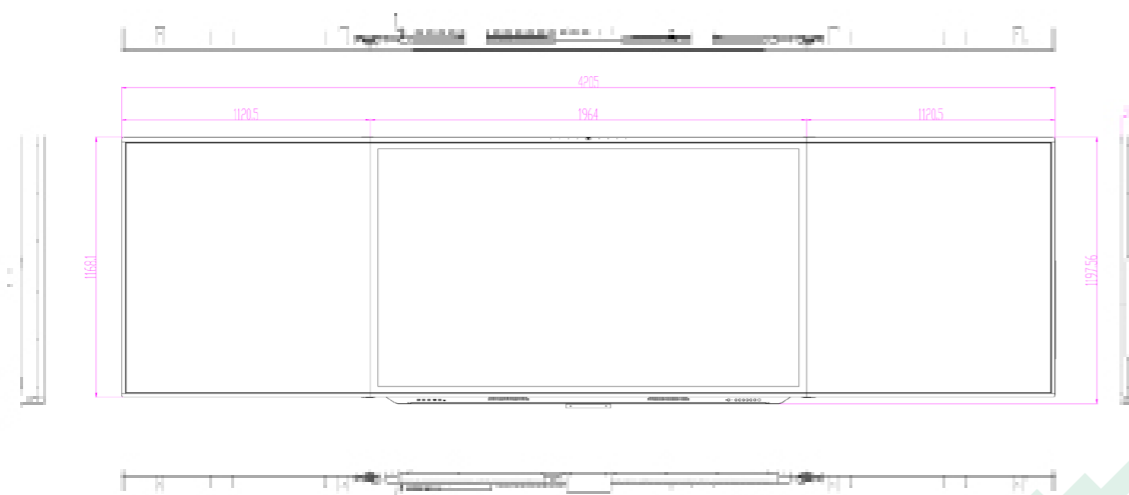

Elite BlackBoard PLUS 86"

with built-in PC

Display

Size	86"
Type	DLED
Screen	AG
Aspect ratio	16 : 9
Screen display size (mm)	1892 x 1064
Physical resolution	3840 x 2160 (4k)
Display color	10 bit / 1.07 Billion
Refresh rate	60 Hz
Brightness	≥ 400 cd/m ²
Contrast	4000 : 1
Response time	8 ms
Viewing angle	178°/ 178°
Display protection	4mm full tempered high explosion-proof glass
Backlight life	50 000 hours

PC System

CPU	Intel Core i5 10300H 2.5 GHz
RAM	8 GB
ROM	256 GB SSD PCIe
Operating system	Windows 11

Built-camera and mic

Microphones	8 integrated microphones
Pickup distance	10 m
Sample rate	Sampling frequency 48K Hz; sampling number 24bit
Features	Full duplex, echo cancellation, noise suppression
Camera	13 Megapixels, top x 1
Camera resolution	Support 1080P
Camera lens angle	Not less than 90 degrees
Angle	105°/118°/120°