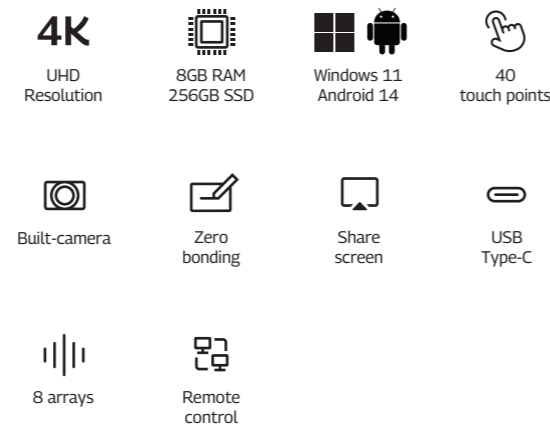

EliteTouch AiO TV 86"

Touch display with built-in PC

Display

Size	86"
Type	DLED
Aspect ratio	16 : 9
Screen display size (mm)	1895.04 x 1065.96
Physical resolution	3840 x 2160 (4k)
Display color	10bit/1.07 Billion
Refresh rate	60 Hz
Brightness	≥ 400 cd/m²
Contrast	4000 : 1
Response time	6 ms
Viewing angle	178° / 178°
Display protection	4 mm full tempered high explosion-proof glass
Backlight life	50 000 hours

Touch

Technology	IR
Touch points	45 points (Windows OS) / 20 points (Andorid OS)
Positioning Accuracy	1 mm
Drive Mode	Yes
Writing method	Fingers, touch pens or other non-transparent objects not less than 5mm in diameter
Palm erase	Yes
Communication Port	USB 2.0
Reaction time	< 6 ms
Touch resolution	32768 x 32768
Times of touches	Unlimited
Transfer speed	12 Mb/s

System

CPU	8-core CPU (Cortex A73*4 + A53*4)
RAM	8 GB
ROM	64 GB
Operating system	Android 14
Operating temperature	0 °C - 40 °C

PC System

CPU	Intel Core i5 10300H 2.5 GHz
RAM	8 GB
ROM	256 GB SSD PCIe
Operating system	Windows 11

Built-camera and mic

Microphones	8 integrated microphones
Pickup distance	10 m
Sample rate	Sampling frequency 48K Hz; sampling number 24bit
Features	Full duplex, echo cancellation, noise suppression
Camera	13 Megapixels, top x 1
Camera resolution	Support 1080P
Camera lens angle	Not less than 90 degrees
Angle	105°/118°/120°

Connectivity - Back port

HDMI IN	1 x
USB A 2.0	2 x
USB A 3.0	1 x
USB Type-C	1 x
RJ45	1 x
USB Touch	1 x
RS232	1 x
Earphone	1 x
HDMI OUT	1 x
SPDIF OUT	1 x
WIFI	Support IEEE 802.11 a/b/g/n/ac
Bluetooth	5.0

Connectivity - Front port

HDMI IN	1 x
USB Touch	1 x
USB-A 3.0	3 x
Type-C	1 x
Recovery system	1 x (For technicians)

Power Supply

Consumption rate	≤320 W
Standby power	≤1 W
Voltage range	AC100 - 240 V~50/60 Hz
Speaker	2 x 15 W

Accessories

Power cable	1 x
Remote control	1 x
Wall mount na stenu	1 x
HDMI & Touch USB cable	1 x
Whiteboard pen	2 x

OPS UNIT Connectivity

HDMI	1 x
Displayport	1 x
USB 2.0	1 x
USB 3.0	5 x
USB Type C	1 x