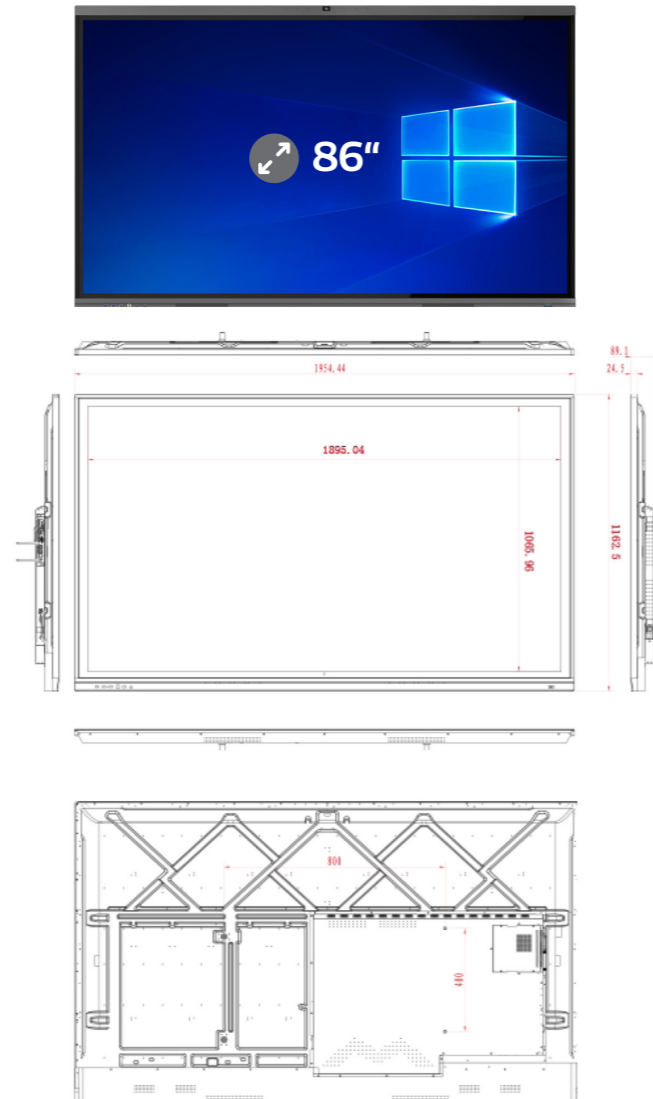

EliteTouch AiO TV 86"

Touch display with built-in PC

Display

Size	86"
Type	DLED
Aspect ratio	16 : 9
Screen display size (mm)	1895.04 x 1065.96
Physical resolution	3840 x 2160 (4k)
Display color	10bit/1.07 Billion
Refresh rate	60 Hz
Brightness	≥ 400 cd/m²
Contrast	4000 : 1
Response time	6 ms
Viewing angle	178° / 178°
Display protection	4 mm full tempered high explosion-proof glass
Backlight life	50 000 hours

Touch

Technology	IR
Touch points	45 points (Windows OS) / 20 points (Andorid OS)
Positioning Accuracy	1 mm
Drive Mode	Yes
Writing method	Fingers, touch pens or other non-transparent objects not less than 5mm in diameter
Palm erase	Yes
Communication Port	USB 2.0
Reaction time	< 6 ms
Touch resolution	32768 x 32768
Times of touches	Unlimited
Transfer speed	12 Mb/s

System

CPU	8-core CPU (Cortex A73*4 + A53*4)
RAM	8 GB
ROM	64 GB
Operating system	Android 14
Operating temperature	0 °C - 40 °C

PC System

CPU	Intel Core i5 10300H 2.5 GHz
RAM	8 GB
ROM	256 GB SSD PCIe
Operating system	Windows 11

Built-camera and mic

Microphones	8 integrated microphones
Pickup distance	10 m
Sample rate	Sampling frequency 48K Hz; sampling number 24bit
Features	Full duplex, echo cancellation, noise suppression
Camera	13 Megapixels, top x 1
Camera resolution	Support 1080P
Camera lens angle	Not less than 90 degrees
Angle	105°/118°/120°

Connectivity - Back port

HDMI IN	1 x
USB A 2.0	2 x
USB A 3.0	1 x
USB Type-C	1 x
RJ45	1 x
USB Touch	1 x
RS232	1 x
Earphone	1 x
HDMI OUT	1 x
SPDIF OUT	1 x
WIFI	Support IEEE 802.11 a/b/g/n/ac
Bluetooth	5.0

Connectivity - Front port

HDMI IN	1 x
USB Touch	1 x
USB-A 3.0	3 x
Type-C	1 x
Recovery system	1 x (For technicians)

Power Supply

Consumption rate	≤320 W
Standby power	≤1 W
Voltage range	AC100 - 240 V~50/60 Hz
Speaker	2 x 15 W

Accessories

Power cable	1 x
Remote control	1 x
Wall mount na stenu	1 x
HDMI & Touch USB cable	1 x
Whiteboard pen	2 x

OPS UNIT Connectivity

HDMI	1 x
Displayport	1 x
USB 2.0	1 x
USB 3.0	5 x
USB Type C	1 x