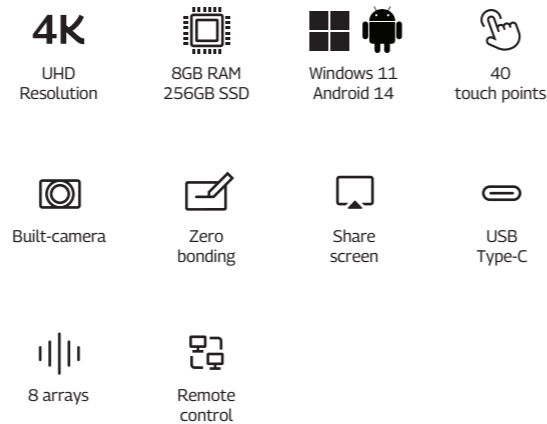

EliteTouch AiO TV 75"

Touch display with built-in PC

Display

Size	75"
Type	DLED
Aspect ratio	16 : 9
Screen display size (mm)	1646 x 925.5
Physical resolution	3840 x 2160 (4k)
Display color	10bit/1.07 Billion
Refresh rate	60 Hz
Brightness	≥ 400 cd/m²
Contrast	4000 : 1
Response time	6 ms
Viewing angle	178° / 178°
Display protection	4 mm full tempered high explosion-proof glass
Backlight life	50 000 hours

Touch

Technology	IR
Touch points	45 points (Windows OS) / 20 points (Andorid OS)
Positioning Accuracy	1 mm
Drive Mode	Yes
Writing method	Fingers, touch pens or other non-transparent objects not less than 5mm in diameter
Palm erase	Yes
Communication Port	USB 2.0
Reaction time	< 6 ms
Touch resolution	32768 x 32768
Times of touches	Unlimited
Transfer speed	12 Mb/s

System

CPU	8-core CPU (Cortex A73*4 + A53*4)
RAM	8 GB
ROM	64 GB
Operating system	Android 14
Operating temperature	0 °C - 40 °C

PC System

CPU	Intel Core i5 10300H 2.5 GHz
RAM	8 GB
ROM	256 GB SSD PCIe
Operating system	Windows 11

Built-camera and mic

Microphones	8 integrated microphones
Pickup distance	10 m
Sample rate	Sampling frequency 48K Hz; sampling number 24bit
Features	Full duplex, echo cancellation, noise suppression
Camera	13 Megapixels, top x 1
Camera resolution	Support 1080P
Camera lens angle	Not less than 90 degrees
Angle	105°/118°/120°

Connectivity - Back port

HDMI IN	1 x
USB A 2.0	2 x
USB A 3.0	1 x
USB Type-C	1 x
RJ45	1 x
USB Touch	1 x
RS232	1 x
Earphone	1 x
HDMI OUT	1 x
SPDIF OUT	1 x
WIFI	Support IEEE 802.11 a/b/g/n/ac
Bluetooth	5.0

Connectivity - Front port

HDMI IN	1 x
USB Touch	1 x
USB-A 3.0	3 x
Type-C	1 x
Recovery system	1 x (For technicians)

Power Supply

Consumption rate	≤230 W
Standby power	≤1 W
Voltage range	AC100 - 240 V~50/60 Hz
Speaker	2 x 15 W

Accessories

Power cable	1 x
Remote control	1 x
Wall mount na stenu	1 x
HDMI & Touch USB cable	1 x
Whiteboard pen	2 x

OPS UNIT Connectivity

HDMI	1 x
Displayport	1 x
USB 2.0	1 x
USB 3.0	5 x
USB Type C	1 x