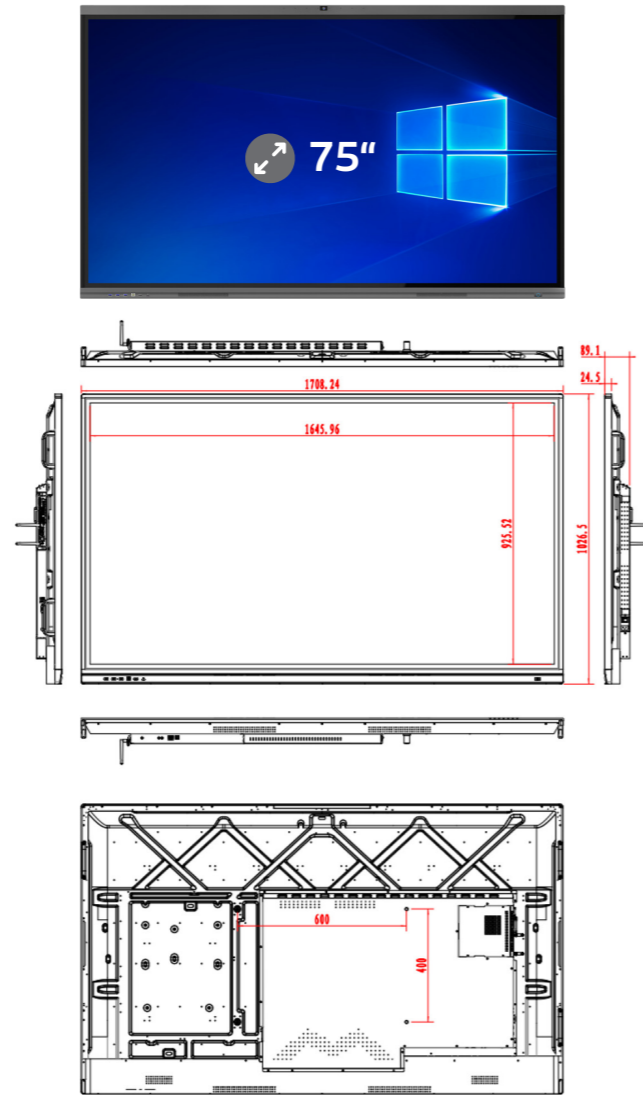

EliteTouch AiO TV 75"

Touch display with built-in PC

Display

Size	75"
Type	DLED
Aspect ratio	16 : 9
Screen display size (mm)	1646 x 925.5
Physical resolution	3840 x 2160 (4k)
Display color	10bit/1.07 Billion
Refresh rate	60 Hz
Brightness	≥ 400 cd/m²
Contrast	4000 : 1
Response time	6 ms
Viewing angle	178° / 178°
Display protection	4 mm full tempered high explosion-proof glass
Backlight life	50 000 hours

Touch

Technology	IR
Touch points	45 points (Windows OS) / 20 points (Andorid OS)
Positioning Accuracy	1 mm
Drive Mode	Yes
Writing method	Fingers, touch pens or other non-transparent objects not less than 5mm in diameter
Palm erase	Yes
Communication Port	USB 2.0
Reaction time	< 6 ms
Touch resolution	32768 x 32768
Times of touches	Unlimited
Transfer speed	12 Mb/s

System

CPU	8-core CPU (Cortex A73*4 + A53*4)
RAM	8 GB
ROM	64 GB
Operating system	Android 14
Operating temperature	0 °C - 40 °C

PC System

CPU	Intel Core i5 10300H 2.5 GHz
RAM	8 GB
ROM	256 GB SSD PCIe
Operating system	Windows 11

Built-camera and mic

Microphones	8 integrated microphones
Pickup distance	10 m
Sample rate	Sampling frequency 48K Hz; sampling number 24bit
Features	Full duplex, echo cancellation, noise suppression
Camera	13 Megapixels, top x 1
Camera resolution	Support 1080P
Camera lens angle	Not less than 90 degrees
Angle	105°/118°/120°

Connectivity - Back port

HDMI IN	1 x
USB A 2.0	2 x
USB A 3.0	1 x
USB Type-C	1 x
RJ45	1 x
USB Touch	1 x
RS232	1 x
Earphone	1 x
HDMI OUT	1 x
SPDIF OUT	1 x
WIFI	Support IEEE 802.11 a/b/g/n/ac
Bluetooth	5.0

Connectivity - Front port

HDMI IN	1 x
USB Touch	1 x
USB-A 3.0	3 x
Type-C	1 x
Recovery system	1 x (For technicians)

Power Supply

Consumption rate	≤230 W
Standby power	≤1 W
Voltage range	AC100 - 240 V~50/60 Hz
Speaker	2 x 15 W

Accessories

Power cable	1 x
Remote control	1 x
Wall mount na stenu	1 x
HDMI & Touch USB cable	1 x
Whiteboard pen	2 x

OPS UNIT Connectivity

HDMI	1 x
Displayport	1 x
USB 2.0	1 x
USB 3.0	5 x
USB Type C	1 x