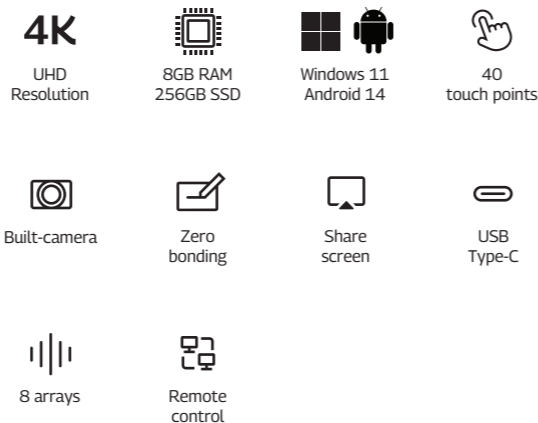

EliteTouch AiO TV 65"

Touch display with built-in PC

Display

Size	65"
Type	DLED
Aspect ratio	16 : 9
Screen display size (mm)	1428 x 803
Physical resolution	3840 x 2160 (4k)
Display color	10bit/1.07 Billion
Refresh rate	60 Hz
Brightness	≥ 400 cd/m²
Contrast	4000 : 1
Response time	6 ms
Viewing angle	178° / 178°
Display protection	4 mm full tempered high explosion-proof glass
Backlight life	50 000 hours

Touch

Technology	IR
Touch points	45 points (Windows OS) / 20 points (Andorid OS)
Positioning Accuracy	1 mm
Drive Mode	Yes
Writing method	Fingers, touch pens or other non-transparent objects not less than 5mm in diameter
Palm erase	Yes
Communication Port	USB 2.0
Reaction time	< 6 ms
Touch resolution	32768 x 32768
Times of touches	Unlimited
Transfer speed	12 Mb/s

System

CPU	8-core CPU (Cortex A73*4 + A53*4)
RAM	8 GB
ROM	64 GB
Operating system	Android 14
Operating temperature	0 °C - 40 °C

PC System

CPU	Intel Core i5 10300H 2.5 GHz
RAM	8 GB
ROM	256 GB SSD PCIe
Operating system	Windows 11

Built-camera and mic

Microphones	8 integrated microphones
Pickup distance	10 m
Sample rate	Sampling frequency 48K Hz; sampling number 24bit
Features	Full duplex, echo cancellation, noise suppression
Camera	13 Megapixels, top x 1
Camera resolution	Support 1080P
Camera lens angle	Not less than 90 degrees
Angle	105°/118°/120°

Connectivity - Back port

HDMI IN	1 x
USB A 2.0	2 x
USB A 3.0	1 x
USB Type-C	1 x
RJ45	1 x
USB Touch	1 x
RS232	1 x
Earphone	1 x
HDMI OUT	1 x
SPDIF OUT	1 x
WIFI	Support IEEE 802.11 a/b/g/n/ac
Bluetooth	5.0

Connectivity - Front port

HDMI IN	1 x
USB Touch	1 x
USB-A 3.0	3 x
Type-C	1 x
Recovery system	1 x (For technicians)

Power Supply

Consumption rate	≤190 W
Standby power	≤1 W
Voltage range	AC100 - 240 V~50/60 Hz
Speaker	2 x 15 W

Accessories

Power cable	1 x
Remote control	1 x
Wall mount na stenu	1 x
HDMI & Touch USB cable	1 x
Whiteboard pen	2 x

OPS UNIT Connectivity

HDMI	1 x
Displayport	1 x
USB 2.0	1 x
USB 3.0	5 x
USB Type C	1 x