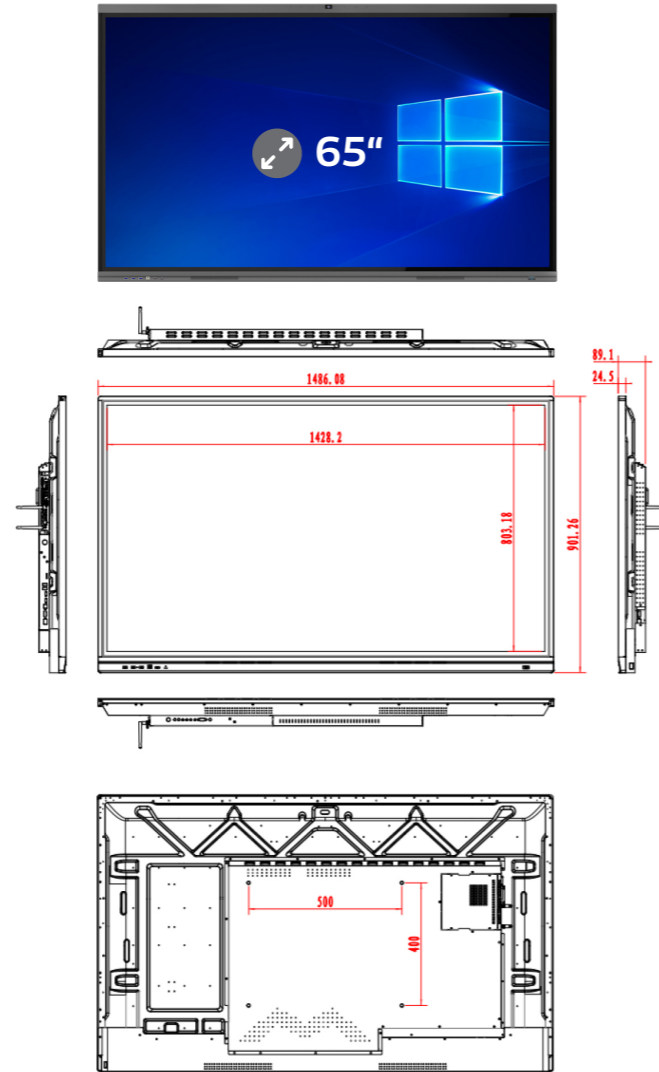

EliteTouch AiO TV 65"

Touch display with built-in PC

Display

Size	65"
Type	DLED
Aspect ratio	16 : 9
Screen display size (mm)	1428 x 803
Physical resolution	3840 x 2160 (4k)
Display color	10bit/1.07 Billion
Refresh rate	60 Hz
Brightness	≥ 400 cd/m²
Contrast	4000 : 1
Response time	6 ms
Viewing angle	178° / 178°
Display protection	4 mm full tempered high explosion-proof glass
Backlight life	50 000 hours

Touch

Technology	IR
Touch points	45 points (Windows OS) / 20 points (Andorid OS)
Positioning Accuracy	1 mm
Drive Mode	Yes
Writing method	Fingers, touch pens or other non-transparent objects not less than 5mm in diameter
Palm erase	Yes
Communication Port	USB 2.0
Reaction time	< 6 ms
Touch resolution	32768 x 32768
Times of touches	Unlimited
Transfer speed	12 Mb/s

System

CPU	8-core CPU (Cortex A73*4 + A53*4)
RAM	8 GB
ROM	64 GB
Operating system	Android 14
Operating temperature	0 °C - 40 °C

PC System

CPU	Intel Core i5 10300H 2.5 GHz
RAM	8 GB
ROM	256 GB SSD PCIe
Operating system	Windows 11

Built-camera and mic

Microphones	8 integrated microphones
Pickup distance	10 m
Sample rate	Sampling frequency 48K Hz; sampling number 24bit
Features	Full duplex, echo cancellation, noise suppression
Camera	13 Megapixels, top x 1
Camera resolution	Support 1080P
Camera lens angle	Not less than 90 degrees
Angle	105°/118°/120°

Connectivity - Back port

HDMI IN	1 x
USB A 2.0	2 x
USB A 3.0	1 x
USB Type-C	1 x
RJ45	1 x
USB Touch	1 x
RS232	1 x
Earphone	1 x
HDMI OUT	1 x
SPDIF OUT	1 x
WIFI	Support IEEE 802.11 a/b/g/n/ac
Bluetooth	5.0

Connectivity - Front port

HDMI IN	1 x
USB Touch	1 x
USB-A 3.0	3 x
Type-C	1 x
Recovery system	1 x (For technicians)

Power Supply

Consumption rate	≤190 W
Standby power	≤1 W
Voltage range	AC100 - 240 V~50/60 Hz
Speaker	2 x 15 W

Accessories

Power cable	1 x
Remote control	1 x
Wall mount na stenu	1 x
HDMI & Touch USB cable	1 x
Whiteboard pen	2 x

OPS UNIT Connectivity

HDMI	1 x
Displayport	1 x
USB 2.0	1 x
USB 3.0	5 x
USB Type C	1 x