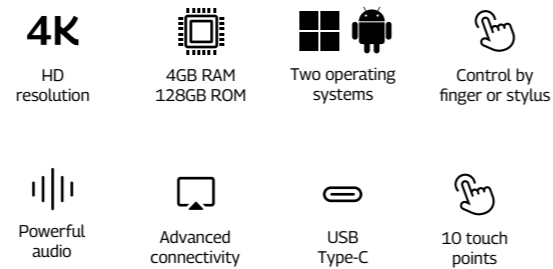

EliteKiosk 55"

Display

Diagonal	55"
Display type	BOE Brand
Active area (mm)	1211 x 682,5 mm
Resolution	1920 x 1080
Brightness	≥ 500 cd/m ²
Contrast	4000:1
Refresh rate	60 Hz
Matte display	Áno

System specification ANDROID

Processor	Cortex-A55
RAM	2 GB
ROM	32 GB
Operating system	Android 11.0

System specification WINDOWS

Processor	I5 11tej generácie
RAM	8GB
ROM	256GB SSD
Operating system	Windows 11

Touch

Technology	Capacitive touch
Touch points	10-point touch surface
Positioning accuracy	1 mm
Transparency	>85%
Touch type	Finger or pen
Matte value	<3%
Response time	< 20 ms
Touch resolution	4096 x 4096
Touch precision	> 8mm diameter

Power supply

Power consumption	≤190 W
Standby mode	≤65 W
Voltage range	AC100 - 240 V-50/60 Hz
Speaker	2 x 8 W

Accessories

Power cable	1 x
Remote control	1 x

Connectivity

WiFi	Yes
Bluetooth	Yes
Ethernet	Supports 10/100M adaptive ethernet
4G connection	Yes