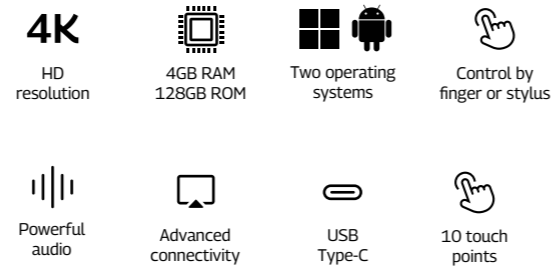

EliteKiosk 49"

Display

Diagonal	49"
Display type	BOE Brand
Active area (mm)	1075 x 606 mm
Resolution	1920 x 1080
Brightness	≥ 500 cd/m ²
Contrast	4000:1
Refresh rate	60 Hz
Matte display	Áno

System specification ANDROID

Processor	Cortex-A55
RAM	2 GB
ROM	32 GB
Operating system	Android 11.0

System specification WINDOWS

Processor	I5 11tej generácie
RAM	8GB
ROM	256GB SSD
Operating system	Windows 11

Touch

Technology	Capacitive touch
Touch points	10-point touch surface
Positioning accuracy	1 mm
Transparency	>85%
Touch type	Finger or pen
Matte value	<3%
Response time	< 20 ms
Touch resolution	4096 x 4096
Touch precision	> 8mm diameter

Power supply

Power consumption	≤190 W
Standby mode	≤65 W
Voltage range	AC100 - 240 V-50/60 Hz
Speaker	2 x 8 W

Accessories

Power cable	1 x
Remote control	1 x

Connectivity

WiFi	Yes
Bluetooth	Yes
Ethernet	Supports 10/100M adaptive ethernet
4G connection	Yes