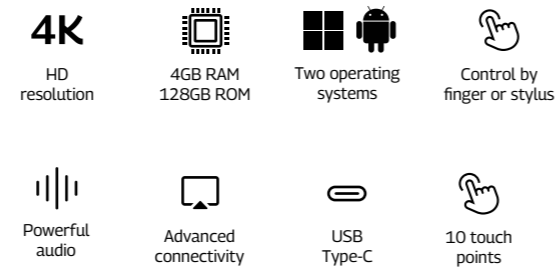

EliteKiosk 43"

Display

Diagonal	43"
Display type	BOE Brand
Active area (mm)	941 x 530
Resolution	1920 x 1080
Brightness	≥ 500 cd/m²
Contrast	4000:1
Refresh rate	60 Hz
Matte display	Áno

System specification ANDROID

Processor	Cortex-A55
RAM	2 GB
ROM	32 GB
Operating system	Android 11.0

System specification WINDOWS

Processor	I5 11tej generácie
RAM	8GB
ROM	256GB SSD
Operating system	Windows 11

Touch

Technology	Capacitive touch
Touch points	10-point touch surface
Positioning accuracy	1 mm
Transparency	>85%
Touch type	Finger or pen
Matte value	<3%
Response time	< 20 ms
Touch resolution	4096 x 4096
Touch precision	> 8mm diameter