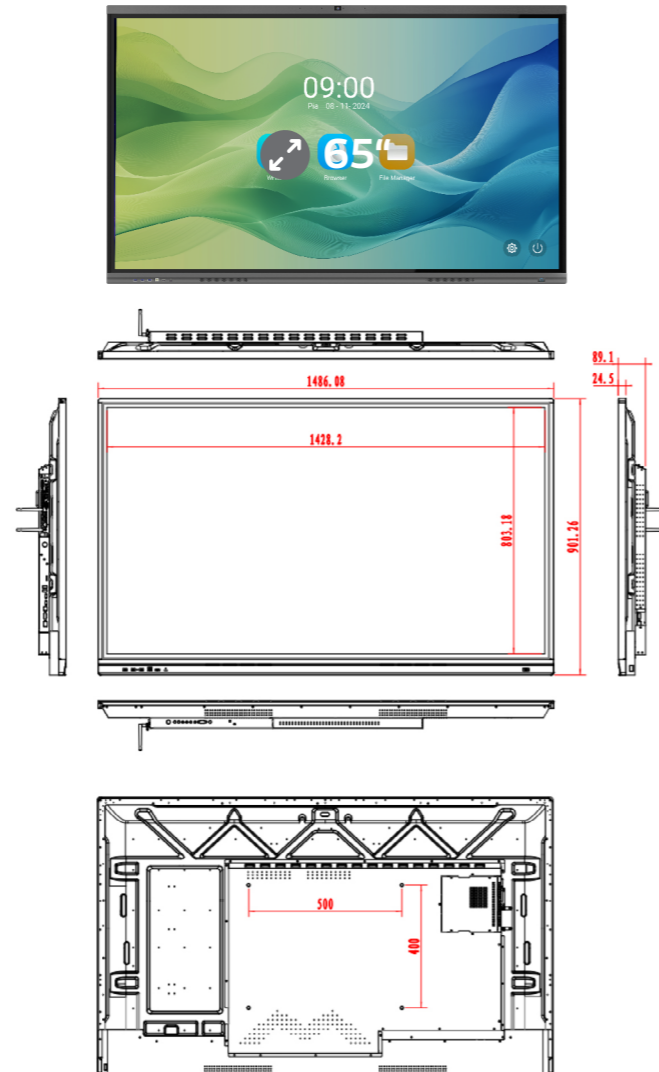

EliteDisplay TV Capacitive 65v"

Touch display without built-in PC Display

Size	65"
Type	DLED
Aspect ratio	16 : 9
Screen display size (mm)	1429 x 804
Physical resolution	3840 x 2160 (4k)
Display color	10bit/1.07 Billion
Refresh rate	60 Hz
Brightness	≥ 350 cd/m²
Contrast	4000 : 1
Response time	4 ms
Viewing angle	178° / 178°
Display protection	3 mm full tempered high explosion-proof glass
Backlight life	50 000 hours

Touch

Technology	Capacitive touch
Touch points	20 points
Positioning Accuracy	5 mm
Drive Mode	Yes
Writing method	Fingers, touch pens or other non-transparent objects not less than 5mm in diameter
Palm erase	No
Communication Port	USB 2.0
Reaction time	< 20 ms
Touch resolution	4096*4096
Times of touches	Unlimited
Transfer speed	12 Mb/s

System

CPU	Cortex A73+A53
RAM	4 GB
ROM	32 GB
Operating system	Android 14
Operating temperature	0 °C - 40 °C

Connectivity - Back port

HDMI IN	2 x
HDMI OUT	1 x
RJ45 IN	1 x
RJ45 OUT	1 x
MIC IN	1 x
USB 3.0	1 x
USB 2.0	1 x
RS232	1 x
TOUCH IN	1 x
Coaxial	1 x
TF-CARD	1 x
AV IN	1 x
YPBPR	1 x
EARPHONE IN	2 x
VGA IN	1 x
VGA AUDIO IN	1 x
WIFI	Wifi 6, support 100Mbps
OPS SLOT	1 x

Connectivity - Front port

HDMI IN	1 x
USB Touch	1 x
USB-A 3.0	3 x
Type-C	1 x

Power Supply

Consumption rate	≤190 W
Standby power	≤1 W
Voltage range	AC100 - 240 V~50/60 Hz
Speaker	2 x 15 W

Accessories

Power cable	1 x
Remote control	1 x
Wall mount na stenu	1 x
HDMI & Touch USB cable	1 x
Whiteboard pen	2 x