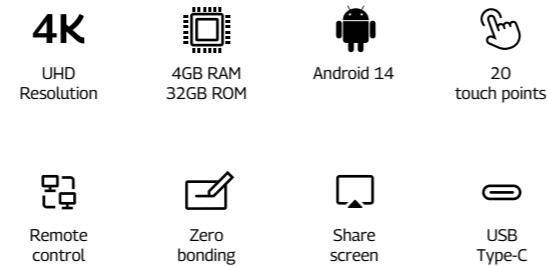

EliteDisplay TV Capacitive 65v"

Touch display without built-in PC Display

Size	65"
Type	DLED
Aspect ratio	16 : 9
Screen display size (mm)	1429 x 804
Physical resolution	3840 x 2160 (4k)
Display color	10bit/1.07 Billion
Refresh rate	60 Hz
Brightness	≥ 350 cd/m²
Contrast	4000 : 1
Response time	4 ms
Viewing angle	178° / 178°
Display protection	3 mm full tempered high explosion-proof glass
Backlight life	50 000 hours

Touch

Technology	Capacitive touch
Touch points	20 points
Positioning Accuracy	5 mm
Drive Mode	Yes
Writing method	Fingers, touch pens or other non-transparent objects not less than 5mm in diameter
Palm erase	No
Communication Port	USB 2.0
Reaction time	< 20 ms
Touch resolution	4096*4096
Times of touches	Unlimited
Transfer speed	12 Mb/s

System

CPU	Cortex A73+A53
RAM	4 GB
ROM	32 GB
Operating system	Android 14
Operating temperature	0 °C - 40 °C

Connectivity - Back port

HDMI IN	2 x
HDMI OUT	1 x
RJ45 IN	1 x
RJ45 OUT	1 x
MIC IN	1 x
USB 3.0	1 x
USB 2.0	1 x
RS232	1 x
TOUCH IN	1 x
Coaxial	1 x
TF-CARD	1 x
AV IN	1 x
YPBPR	1 x
EARPHONE IN	2 x
VGA IN	1 x
VGA AUDIO IN	1 x
WIFI	Wifi 6, support 100Mbps
OPS SLOT	1 x

Connectivity - Front port

HDMI IN	1 x
USB Touch	1 x
USB-A 3.0	3 x
Type-C	1 x

Power Supply

Consumption rate	≤190 W
Standby power	≤1 W
Voltage range	AC100 - 240 V~50/60 Hz
Speaker	2 x 15 W

Accessories

Power cable	1 x
Remote control	1 x
Wall mount na stenu	1 x
HDMI & Touch USB cable	1 x
Whiteboard pen	2 x